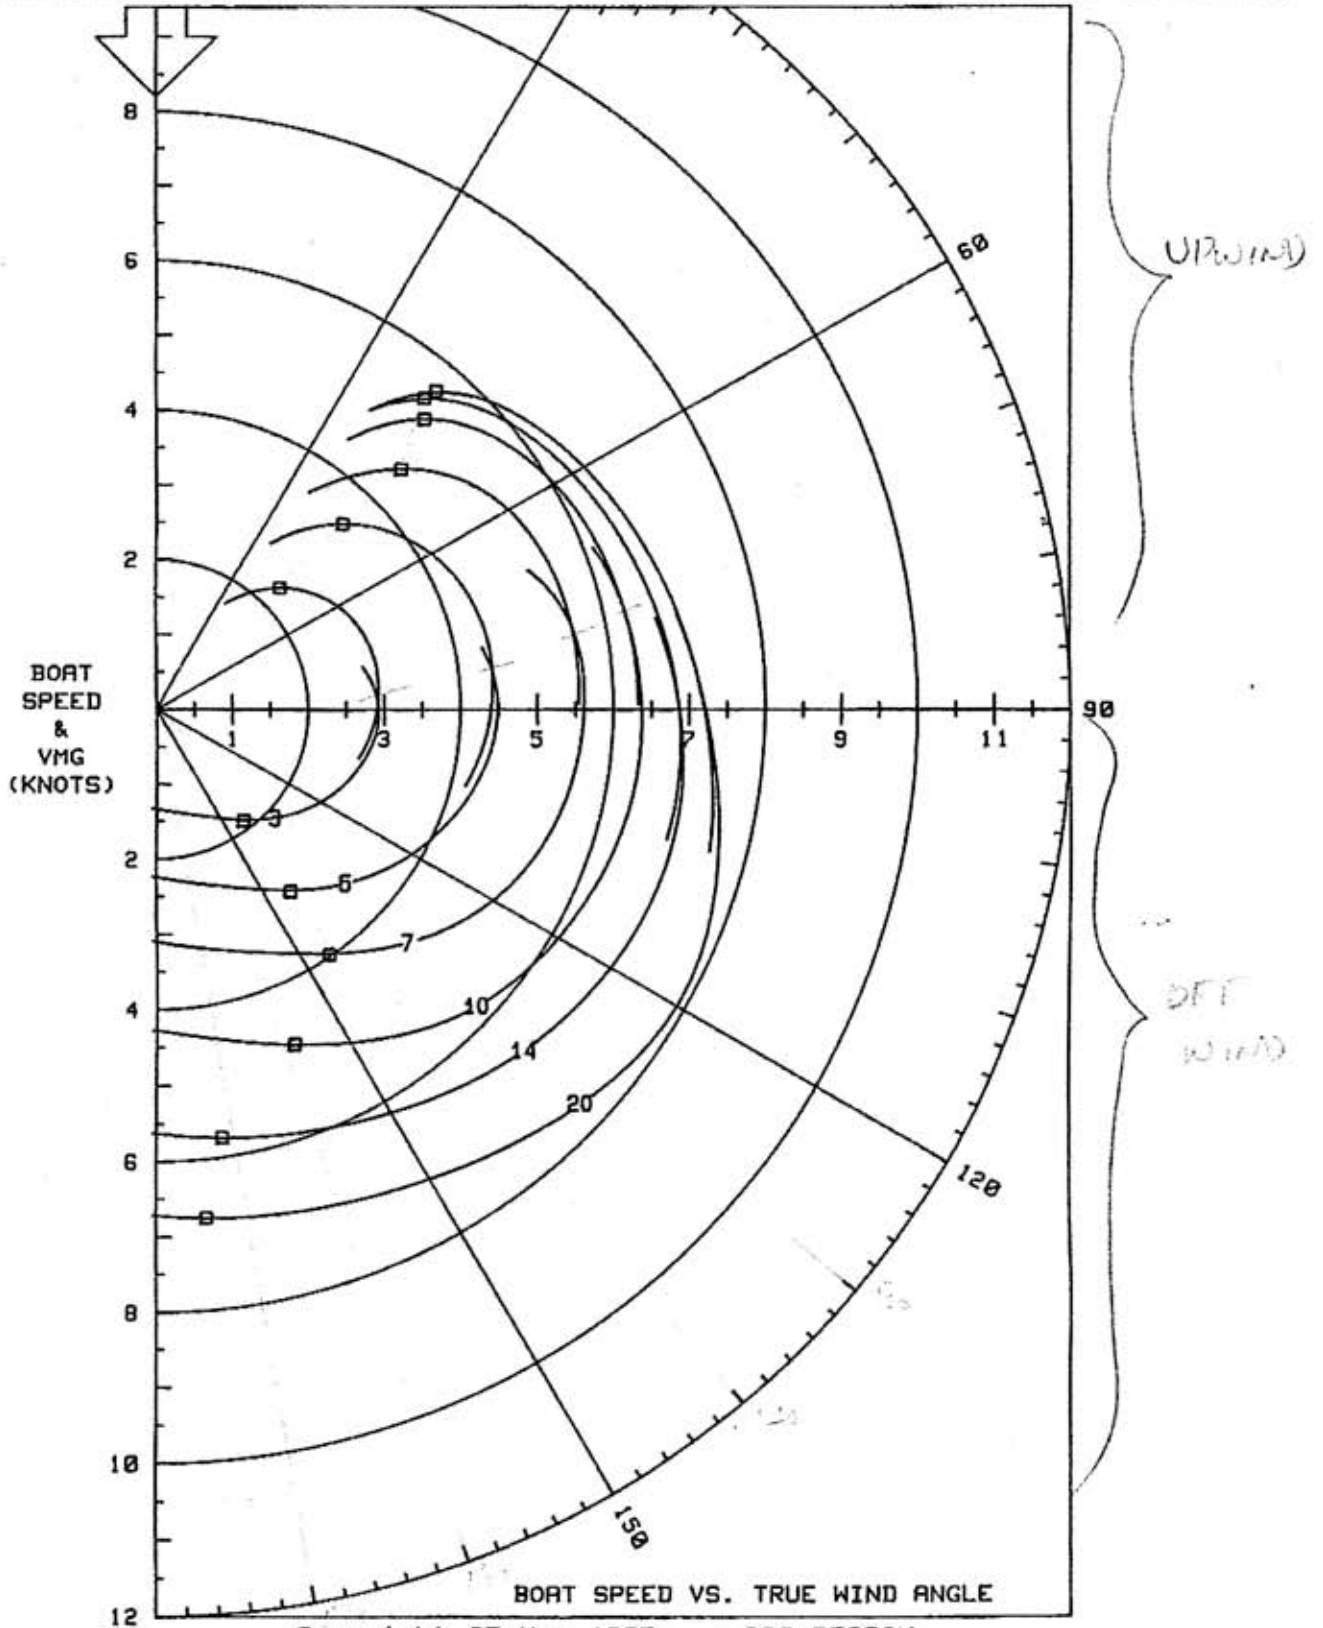

ARAGORN - 1987 SEASON  
for CLAIR JORDAN, ESQ.

Polar Plot

27 May 1987

A Performance Prediction by C&C DESIGN, 526 Regent Street, Niagara-on-the-Lake, Ontario L0S 1J0 (416) 468-2101

C&C DESIGN

Copyright 27 May 1987 C&C DESIGN